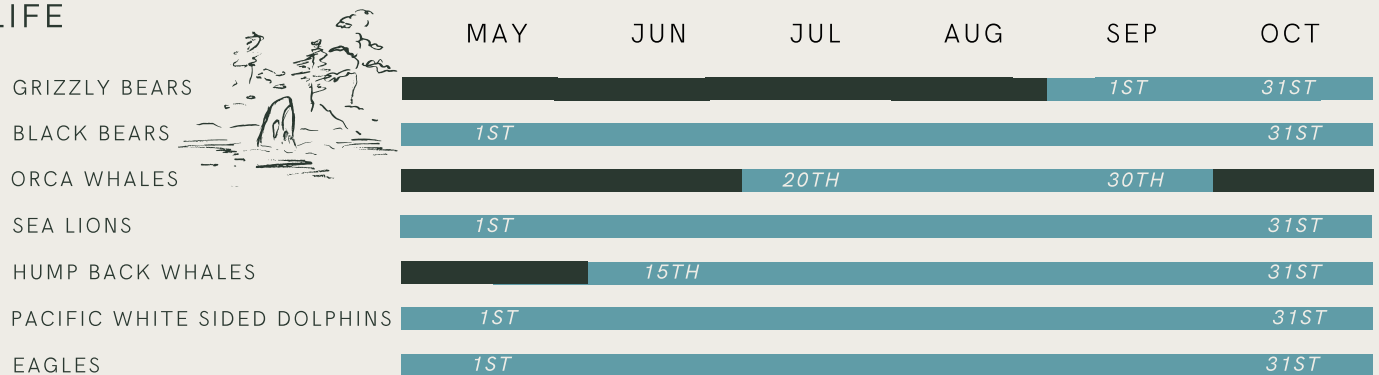

NIMMO BAY

WHEN TO COME & WHAT TO DO

PROGRAMS

WILDLIFE

ACTIVITIES

HELI FLY-FISHING

OUR INFOGRAPH IS BASED ON YEARS OF EXPERIENCE AND KNOWLEDGE, HOWEVER WE CAN NEVER GUARANTEE WILDLIFE OR FISHING AS ALL PROGRAMS ARE BASED IN NATURAL SETTINGS AND ARE SUBJECT TO WHATEVER MOTHER NATURE DECIDES.