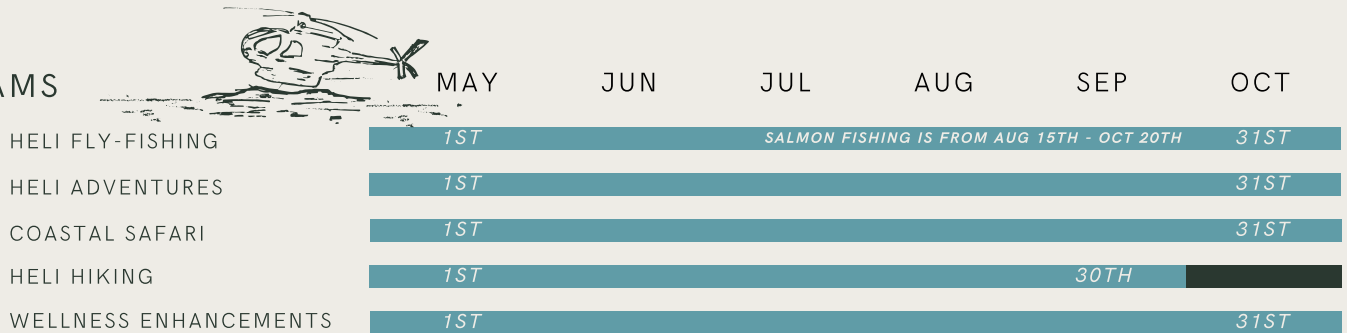

NIMMO BAY

WHEN TO COME & WHAT TO DO

PROGRAMS

WILDLIFE

ACTIVITIES

HELI FLY-FISHING

OUR INFOGRAPH IS BASED ON YEARS OF EXPERIENCE AND KNOWLEDGE, HOWEVER WE CAN NEVER GUARANTEE WILDLIFE OR FISHING AS ALL PROGRAMS ARE BASED IN NATURAL SETTINGS AND ARE SUBJECT TO WHATEVER MOTHER NATURE DECIDES.