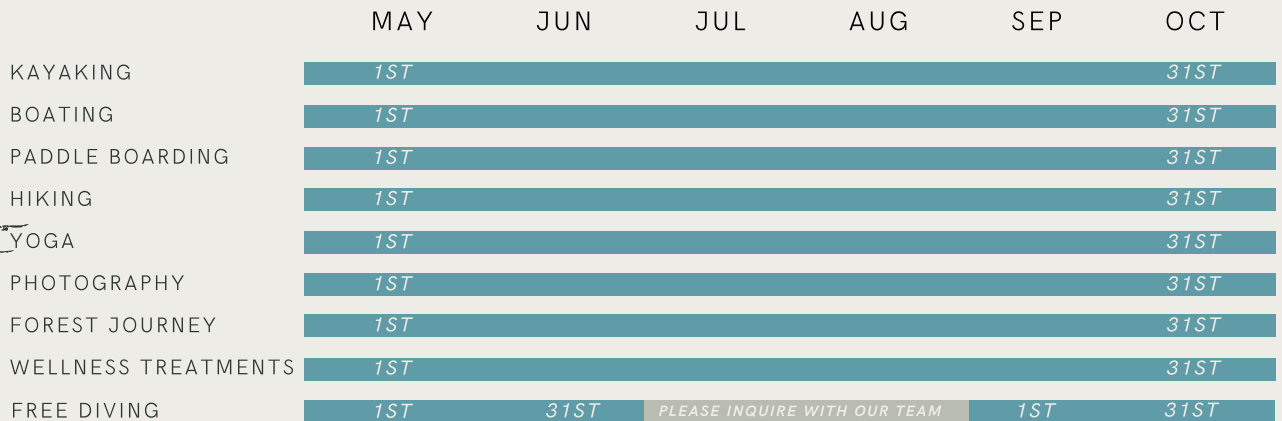

NIMMO BAY

WHEN TO COME & WHAT TO DO

PROGRAMS

WILDLIFE

ACTIVITIES

HELI FLY-FISHING

OUR INFOGRAPH IS BASED ON YEARS OF EXPERIENCE AND KNOWLEDGE, HOWEVER WE CAN NEVER GUARANTEE WILDLIFE OR FISHING AS ALL PROGRAMS ARE BASED IN NATURAL SETTINGS AND ARE SUBJECT TO WHATEVER MOTHER NATURE DECIDES.