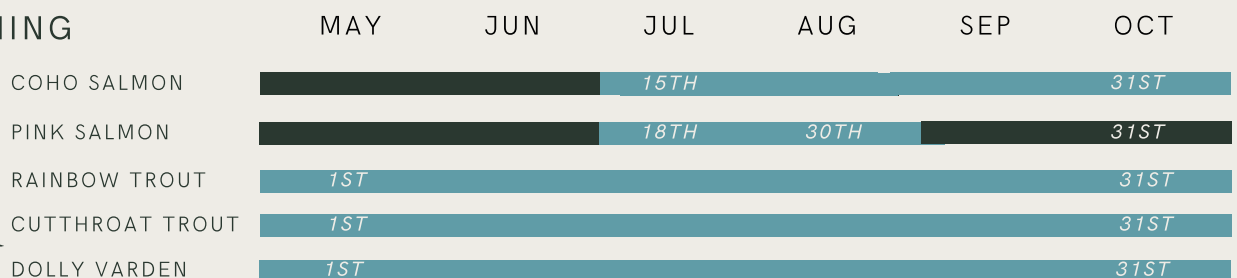

NIMMO BAY

WHEN TO COME & WHAT TO DO

PROGRAMS

WILDLIFE

ACTIVITIES

HELI FLY-FISHING

OUR INFOGRAPH IS BASED ON YEARS OF EXPERIENCE AND KNOWLEDGE, HOWEVER WE CAN NEVER GUARANTEE WILDLIFE OR FISHING AS ALL PROGRAMS ARE BASED IN NATURAL SETTINGS AND ARE SUBJECT TO WHATEVER MOTHER NATURE DECIDES.